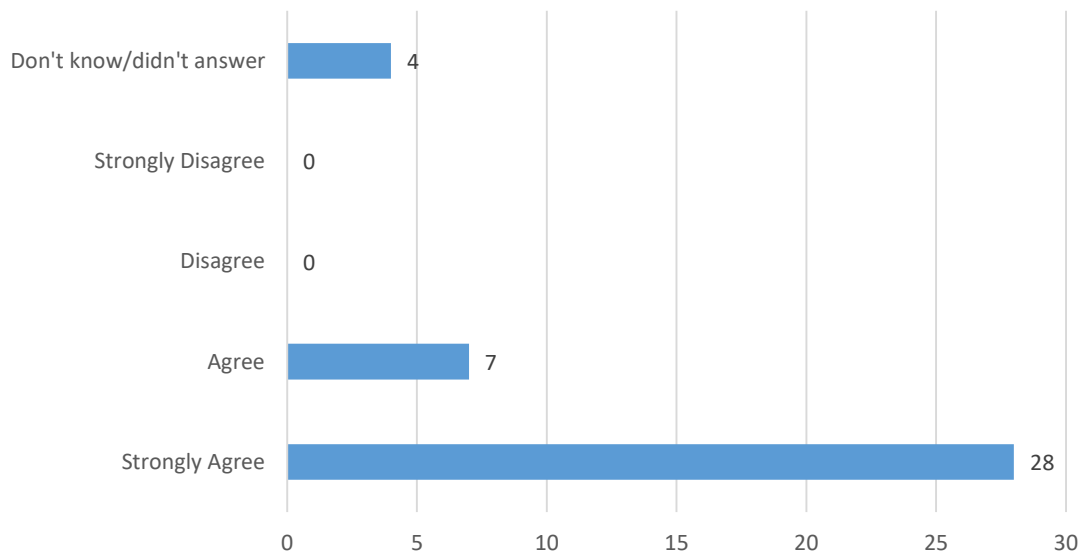

Questionnaire for parents and carers EYFS & KS1

11th July 2019

We had **39** responses to this questionnaire

My child makes good progress at this school

My child is well looked after at this school

My child is taught well at this school

My child receives appropriate homework for their age

This school ensures pupils are well-behaved

This school deals effectively with bullying

This school is well led and managed

The school responds well to any concerns I raise