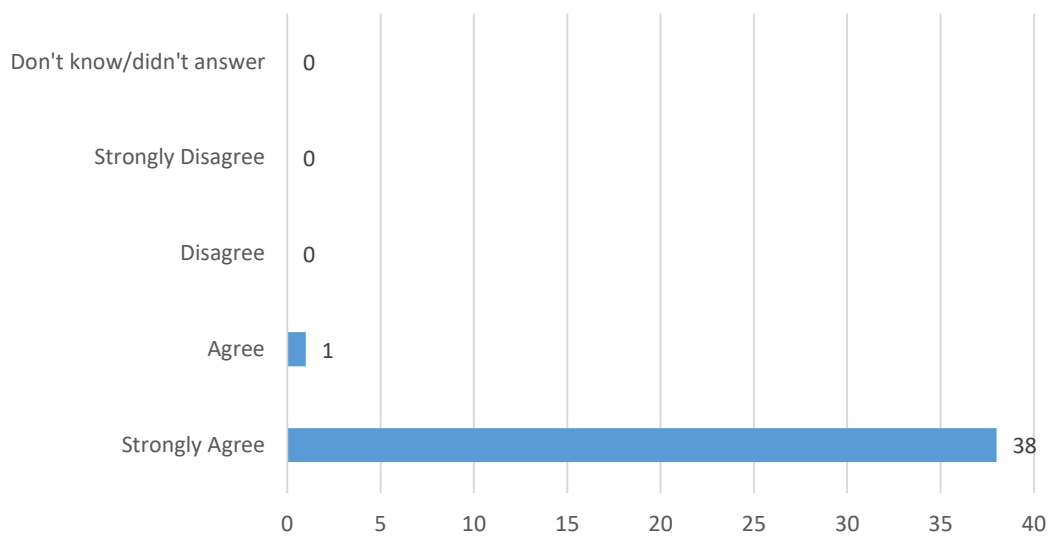

Questionnaire for parents and carers EYFS & KS1

11th July 2019

We had **39** responses to this questionnaire

My child makes good progress at this school

My child is well looked after at this school

My child is taught well at this school

My child receives appropriate homework for their age

This school ensures pupils are well-behaved

This school deals effectively with bullying

This school is well led and managed

The school responds well to any concerns I raise