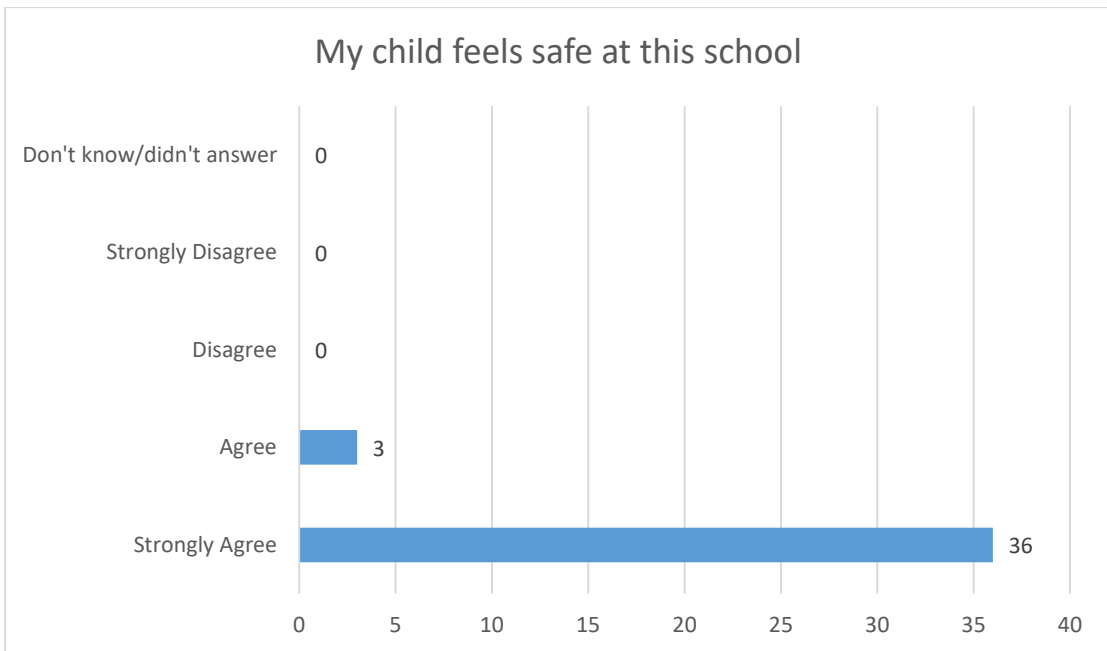

Questionnaire for parents and carers EYFS & KS1

11th July 2019

We had **39** responses to this questionnaire

My child makes good progress at this school

My child is well looked after at this school

My child is taught well at this school

My child receives appropriate homework for their age

This school ensures pupils are well-behaved

This school deals effectively with bullying

This school is well led and managed

The school responds well to any concerns I raise