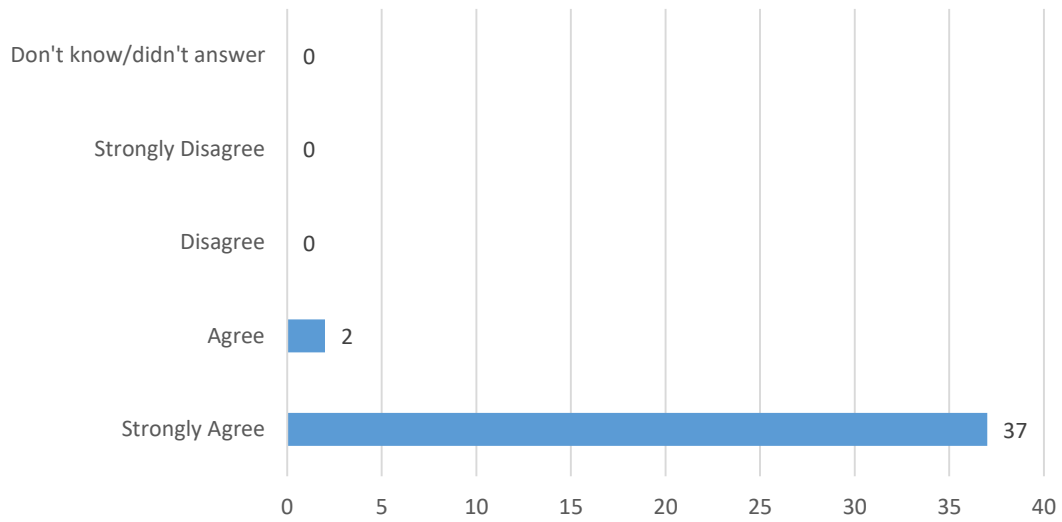

Questionnaire for parents and carers EYFS & KS1

11th July 2019

We had **39** responses to this questionnaire

My child makes good progress at this school

My child is well looked after at this school

My child is taught well at this school