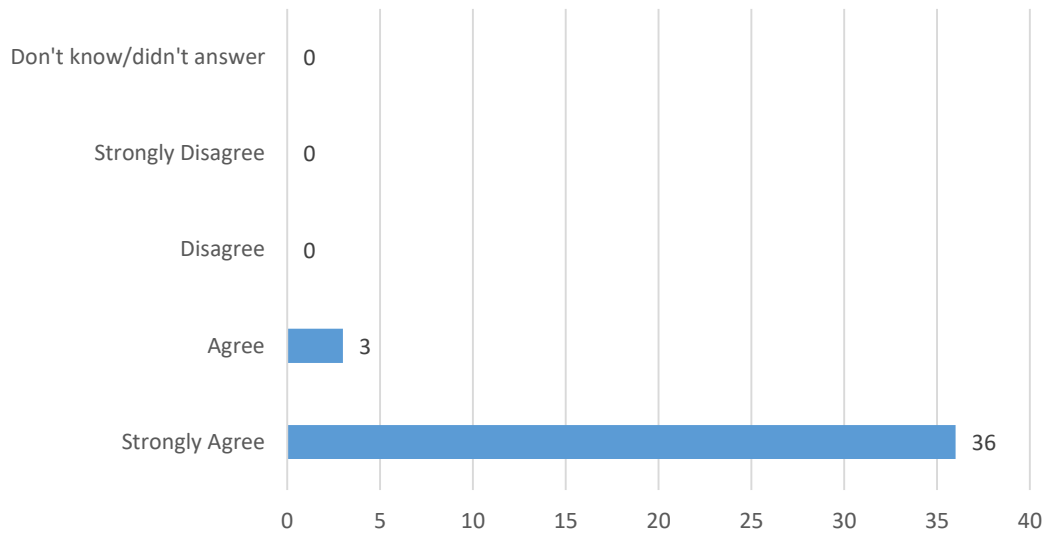

Questionnaire for parents and carers EYFS & KS1

11th July 2019

We had **39** responses to this questionnaire

My child makes good progress at this school

My child is well looked after at this school

My child is taught well at this school

My child receives appropriate homework for their age

This school ensures pupils are well-behaved

This school deals effectively with bullying

This school is well led and managed

The school responds well to any concerns I raise