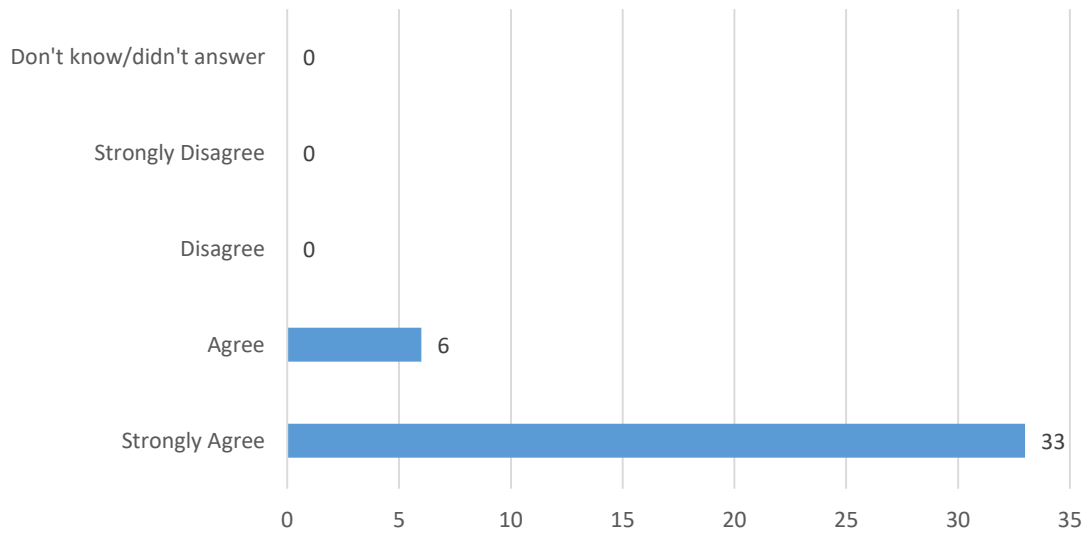

Questionnaire for parents and carers EYFS & KS1

11th July 2019

We had **39** responses to this questionnaire

My child makes good progress at this school

My child is well looked after at this school

My child is taught well at this school

My child receives appropriate homework for their age

This school ensures pupils are well-behaved

This school deals effectively with bullying

This school is well led and managed

The school responds well to any concerns I raise