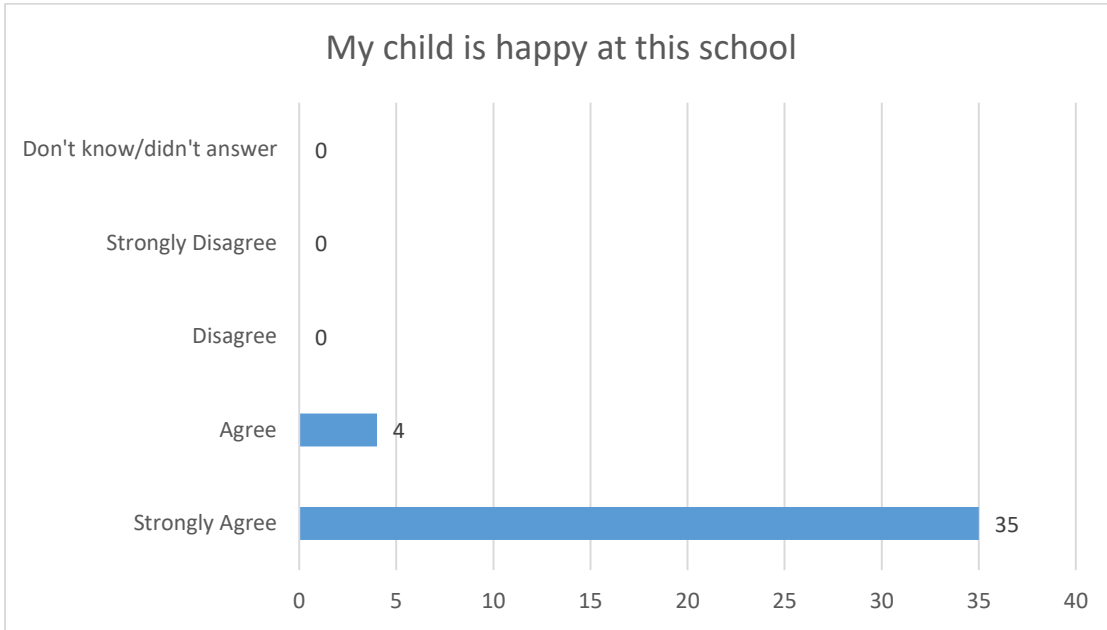

Questionnaire for parents and carers EYFS & KS1

11th July 2019

We had **39** responses to this questionnaire

My child makes good progress at this school

My child is well looked after at this school

My child is taught well at this school

My child receives appropriate homework for their age

This school ensures pupils are well-behaved

This school deals effectively with bullying

This school is well led and managed

The school responds well to any concerns I raise