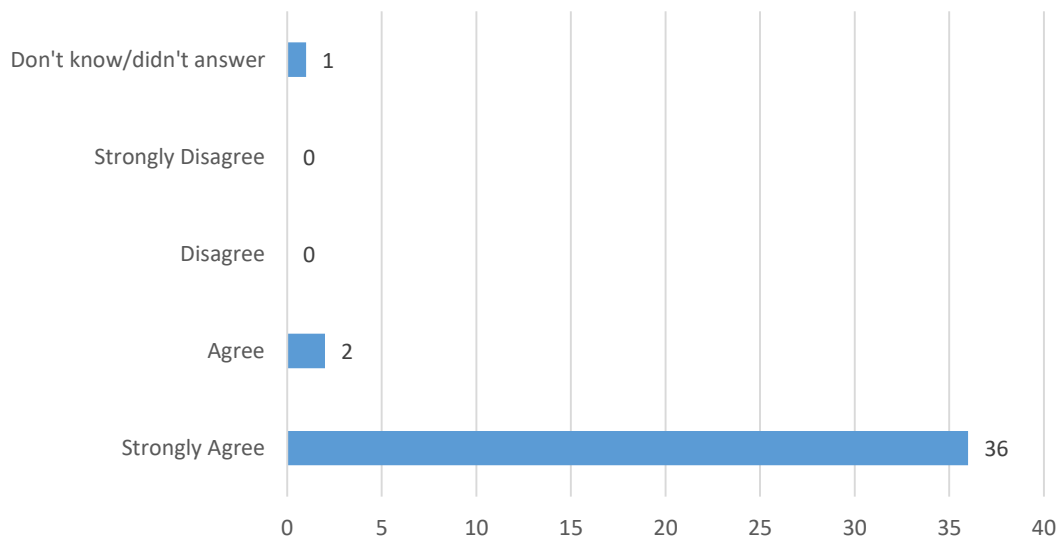

Questionnaire for parents and carers EYFS & KS1

11th July 2019

We had **39** responses to this questionnaire

My child makes good progress at this school

My child is well looked after at this school

My child is taught well at this school

My child receives appropriate homework for their age

This school ensures pupils are well-behaved

This school deals effectively with bullying

This school is well led and managed

The school responds well to any concerns I raise