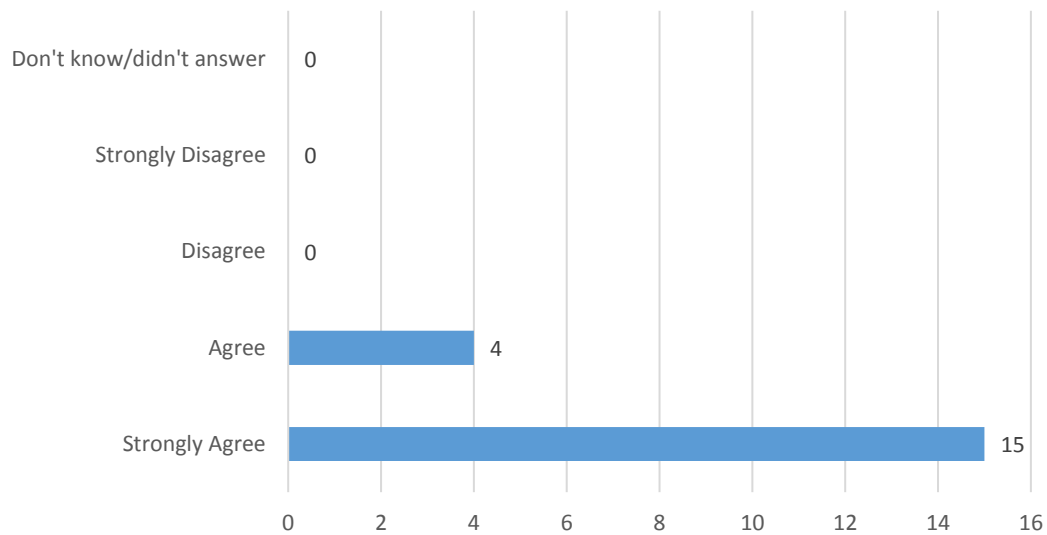

Questionnaire for parents and carers EYFS & KS1

8th February 2018

We had 19 responses to this questionnaire

My child makes good progress at this school

My child is well looked after at this school

My child is taught well at this school

My child receives appropriate homework for their age

This school ensures pupils are well-behaved

This school deals effectively with bullying

This school is well led and managed

The school responds well to any concerns I raise