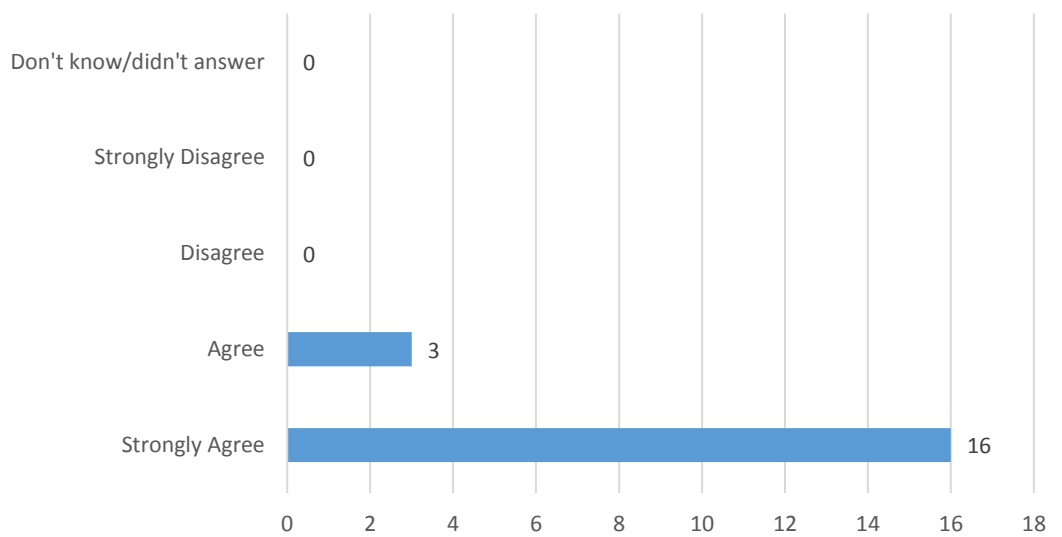

Questionnaire for parents and carers EYFS & KS1

8th February 2018

We had 19 responses to this questionnaire

My child makes good progress at this school

My child is well looked after at this school

My child is taught well at this school