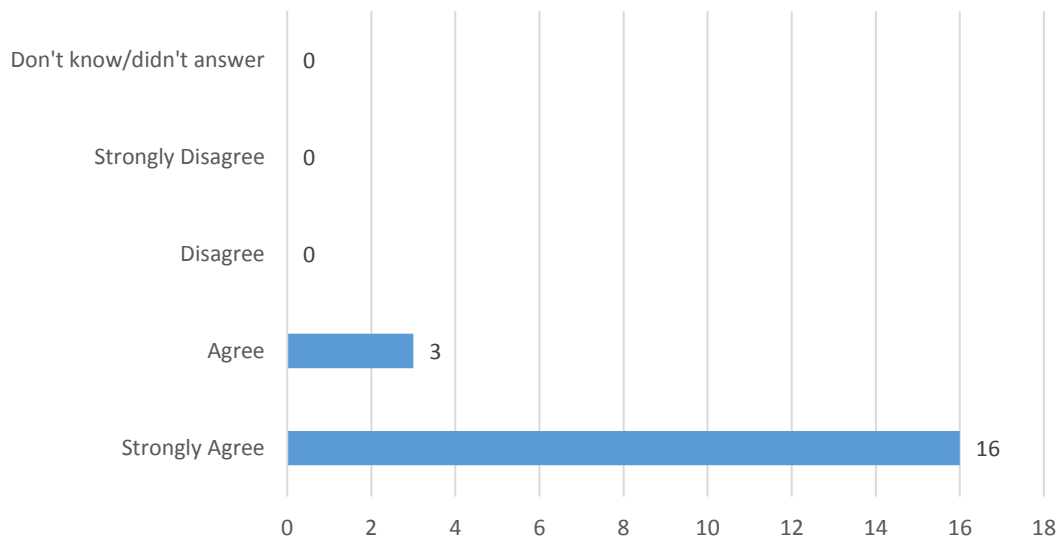

Questionnaire for parents and carers EYFS & KS1

8th February 2018

We had 19 responses to this questionnaire

My child makes good progress at this school

My child is well looked after at this school

My child is taught well at this school

My child receives appropriate homework for their age

This school ensures pupils are well-behaved

This school deals effectively with bullying

This school is well led and managed

The school responds well to any concerns I raise