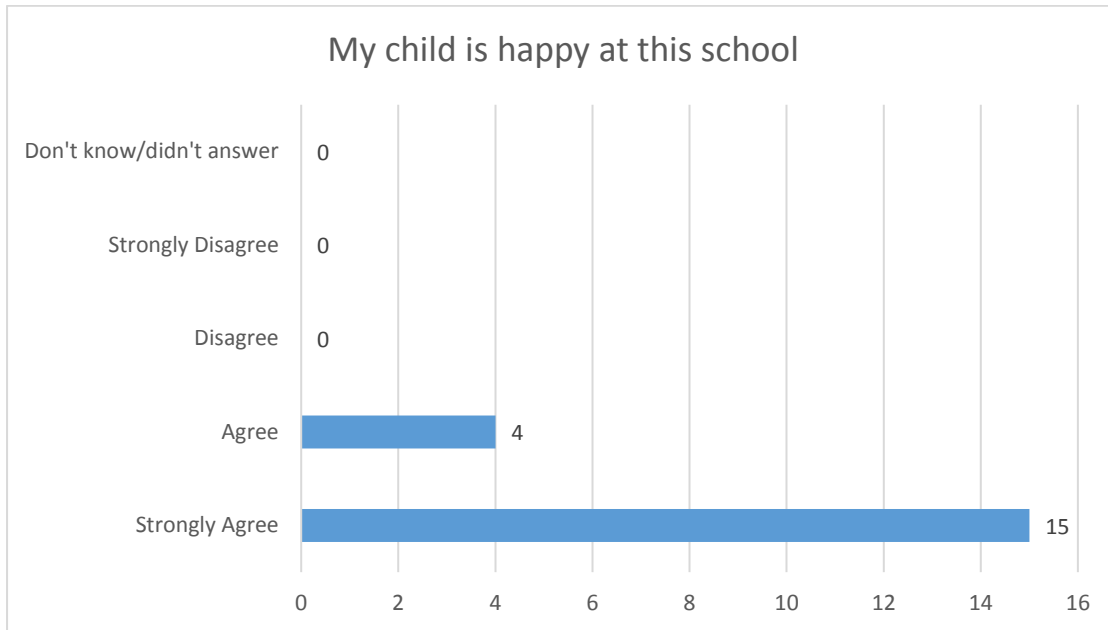

Questionnaire for parents and carers EYFS & KS1

8th February 2018

We had 19 responses to this questionnaire

My child makes good progress at this school

My child is well looked after at this school

My child is taught well at this school

My child receives appropriate homework for their age

This school ensures pupils are well-behaved

This school deals effectively with bullying

This school is well led and managed

The school responds well to any concerns I raise