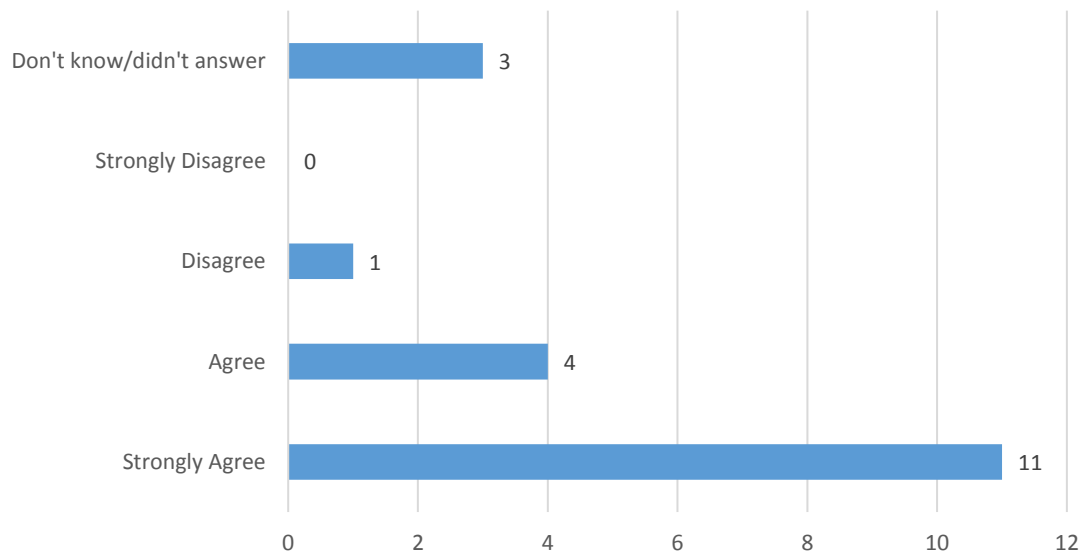

Questionnaire for parents and carers EYFS & KS1

8th February 2018

We had 19 responses to this questionnaire

My child makes good progress at this school

My child is well looked after at this school

My child is taught well at this school

My child receives appropriate homework for their age

This school ensures pupils are well-behaved

This school deals effectively with bullying

This school is well led and managed

The school responds well to any concerns I raise