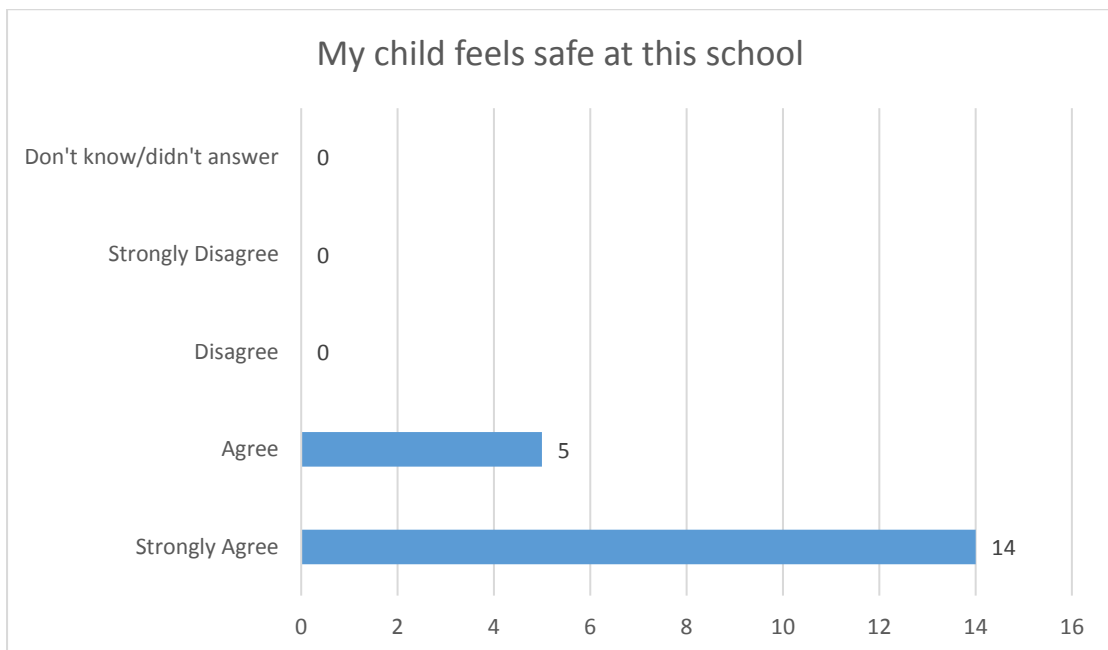

Questionnaire for parents and carers EYFS & KS1

8th February 2018

We had 19 responses to this questionnaire

My child makes good progress at this school

My child is well looked after at this school

My child is taught well at this school

My child receives appropriate homework for their age

This school ensures pupils are well-behaved

This school deals effectively with bullying

This school is well led and managed

The school responds well to any concerns I raise