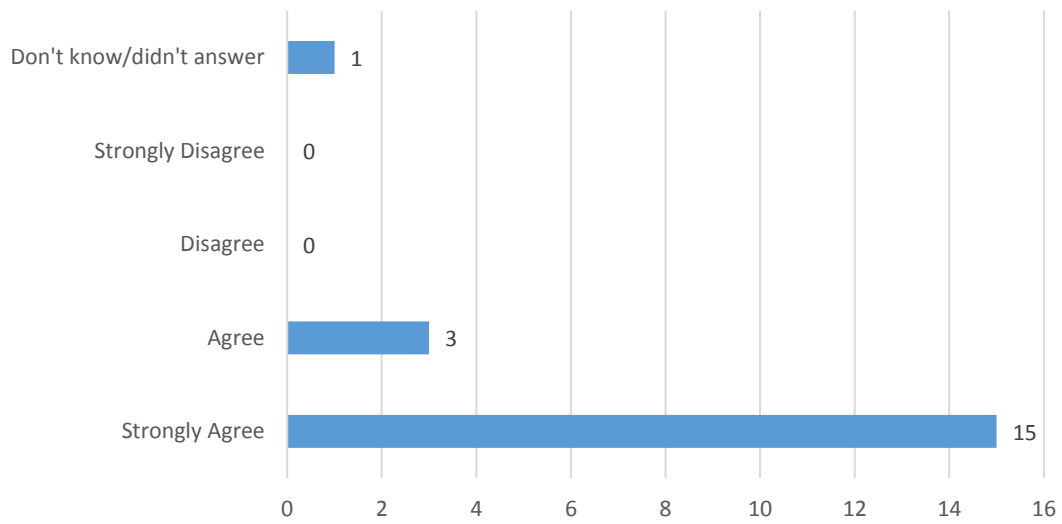

Questionnaire for parents and carers EYFS & KS1

8th February 2018

We had 19 responses to this questionnaire

My child makes good progress at this school

My child is well looked after at this school

My child is taught well at this school

My child receives appropriate homework for their age

This school ensures pupils are well-behaved

This school deals effectively with bullying

This school is well led and managed

The school responds well to any concerns I raise