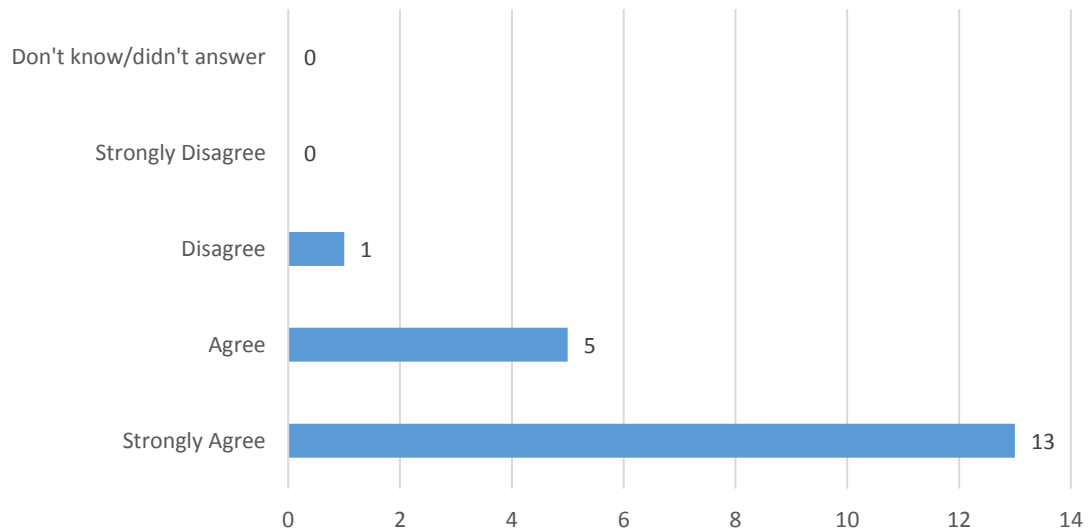

Questionnaire for parents and carers EYFS & KS1

8th February 2018

We had 19 responses to this questionnaire

My child makes good progress at this school

My child is well looked after at this school

My child is taught well at this school

My child receives appropriate homework for their age

This school ensures pupils are well-behaved

This school deals effectively with bullying

This school is well led and managed

The school responds well to any concerns I raise